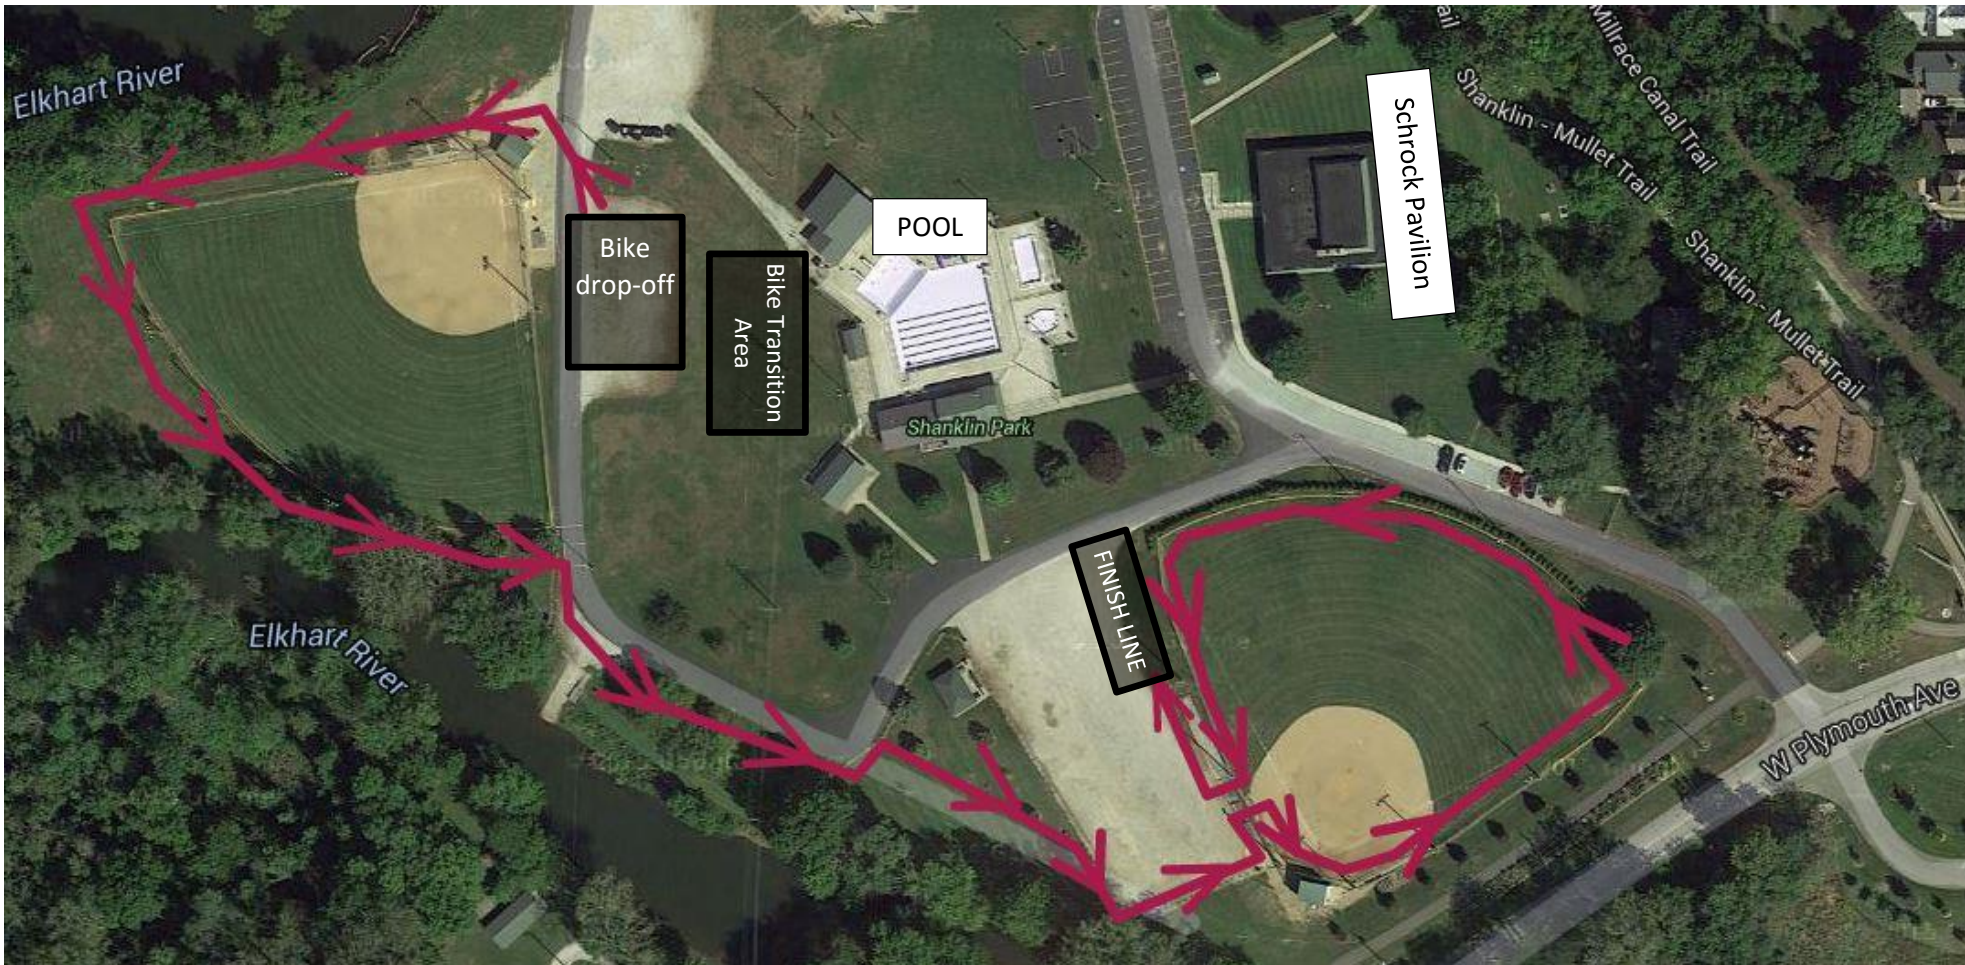

RUN ROUTE – AGES 5 – 12

Parents may accompany their racer on the run route however, do not enter the bike drop-off area or the finish line

 Parent friendly

 No parents